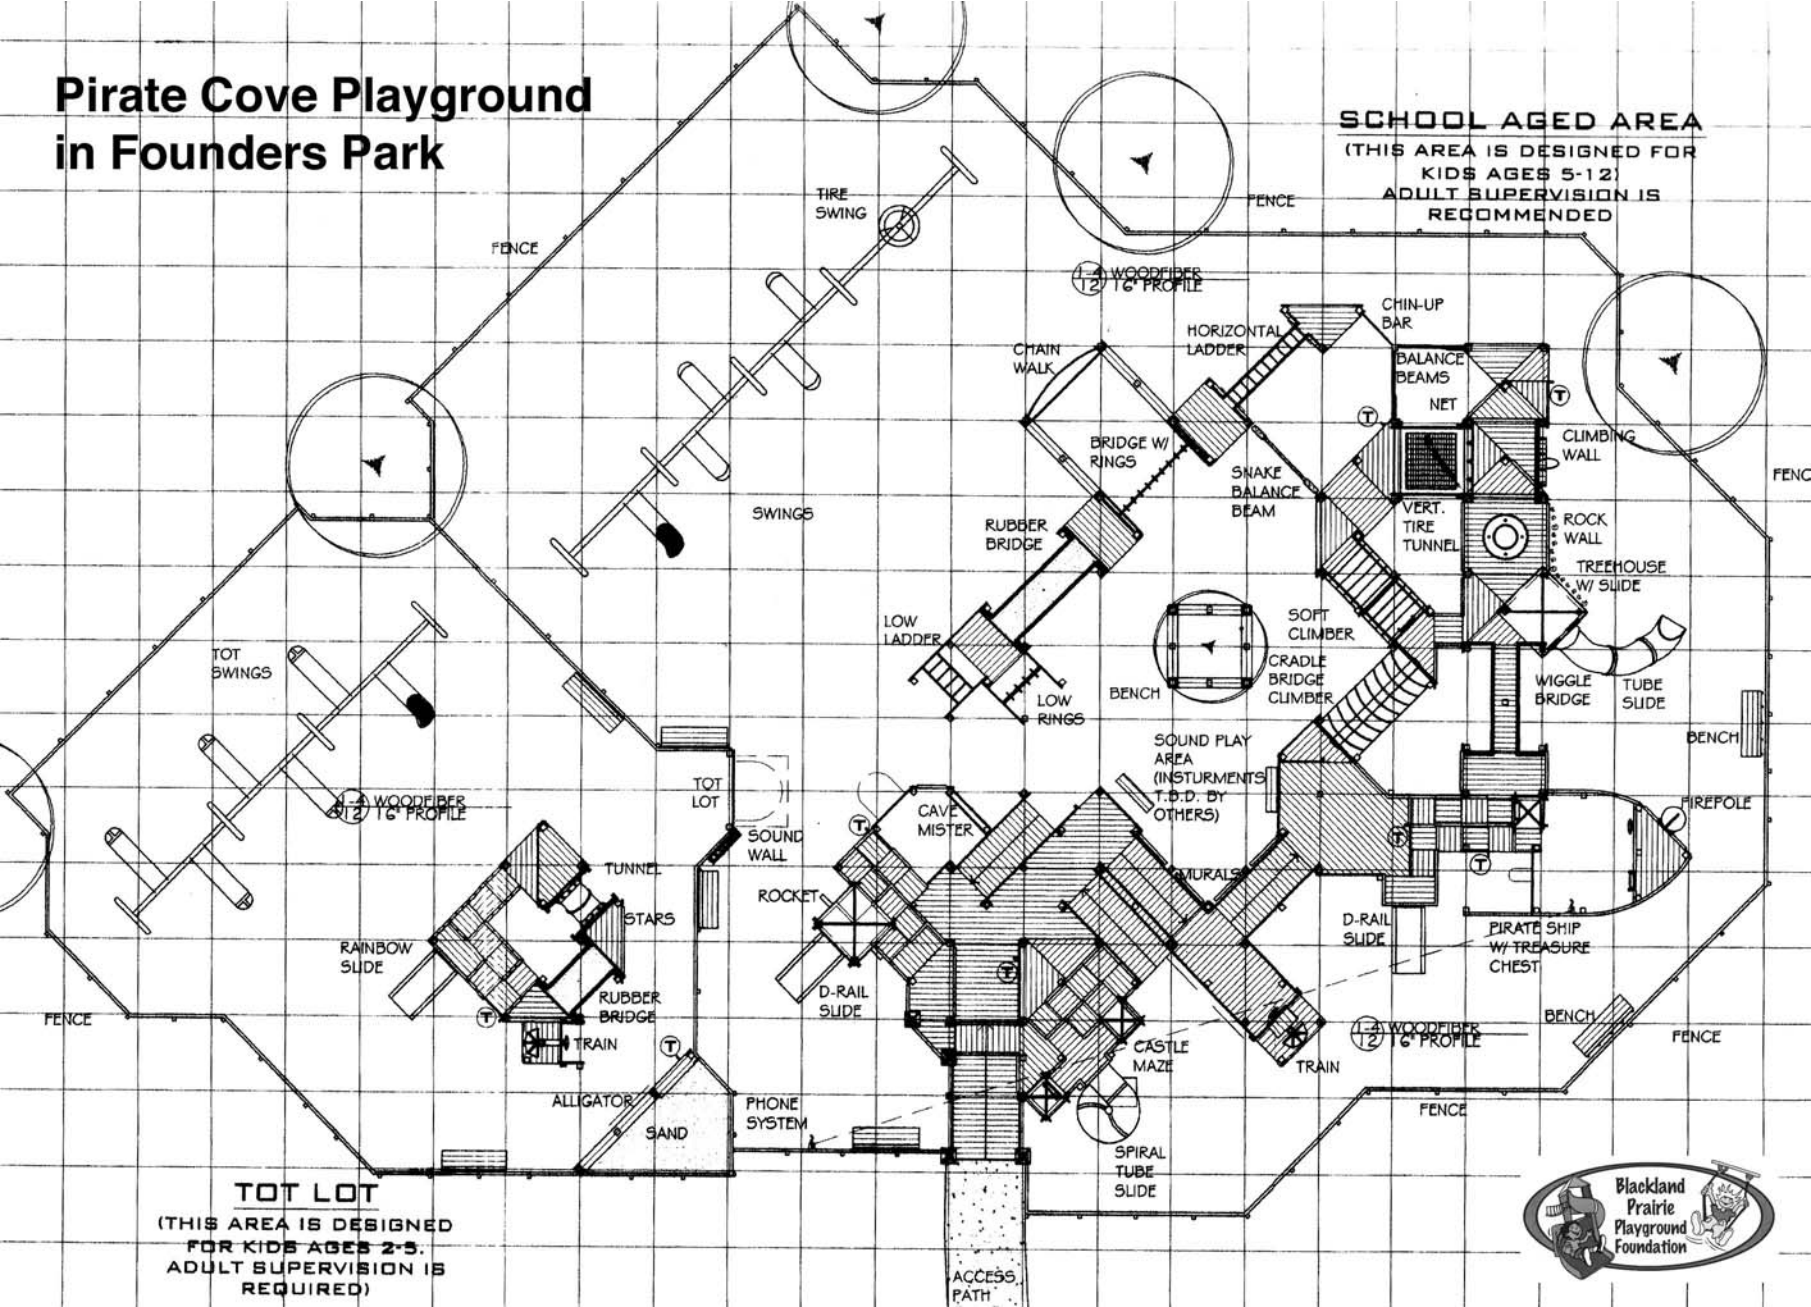

Pirate Cove Playground in Founders Park

SCHOOL AGED AREA
(THIS AREA IS DESIGNED FOR
KIDS AGES 5-12)
ADULT SUPERVISION IS
RECOMMENDED

TOT LOT
(THIS AREA IS DESIGNED
FOR KIDS AGES 2-5.
ADULT SUPERVISION IS
REQUIRED)